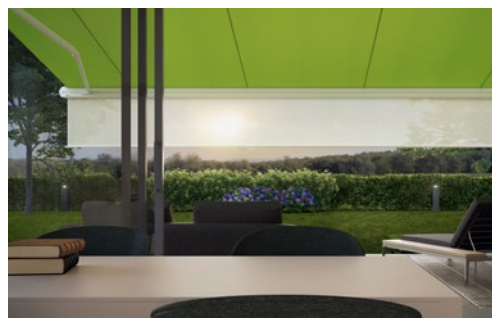

The technology of tomorrow.

**markilux MX-1** | The Ultimate One

reddot design award

**markilux**  
safe timeless beautiful

**markilux MX-1 | The Ultimate One** Even at first glance, the markilux MX-1 makes an immediate impact with its unique mix of shape and functionality. Retracted, the tapered full cassette with a depth of 62 cm makes a deep impression on the observer as a weather-proof canopy that protects your awning from the effects of the weather. When extended the markilux MX-1 shows its true magnitude. This, the ultimate in designer awnings, is a pioneer due to the numerous technological innovations it incorporates and its multi-award winning design. The markilux MX-1 creates an unparalleled atmosphere at any time of the day, which will charm you again and again, today and in the future.

**Dimensions**

max. 700 cm × 437 cm,  
overall depth approx. 62 cm

**Folding arms**

Bionic tendon

**Options**

Shadeplus,  
a broad range of light  
and colour options

**LED spotlights in the canopy** Highlight specific areas and enjoy the evening hours under the awning in a delightful atmosphere.

**markilux Shadeplus** The additional awning cover in the front profile protects against low-lying sun and prying eyes at the touch of a button.